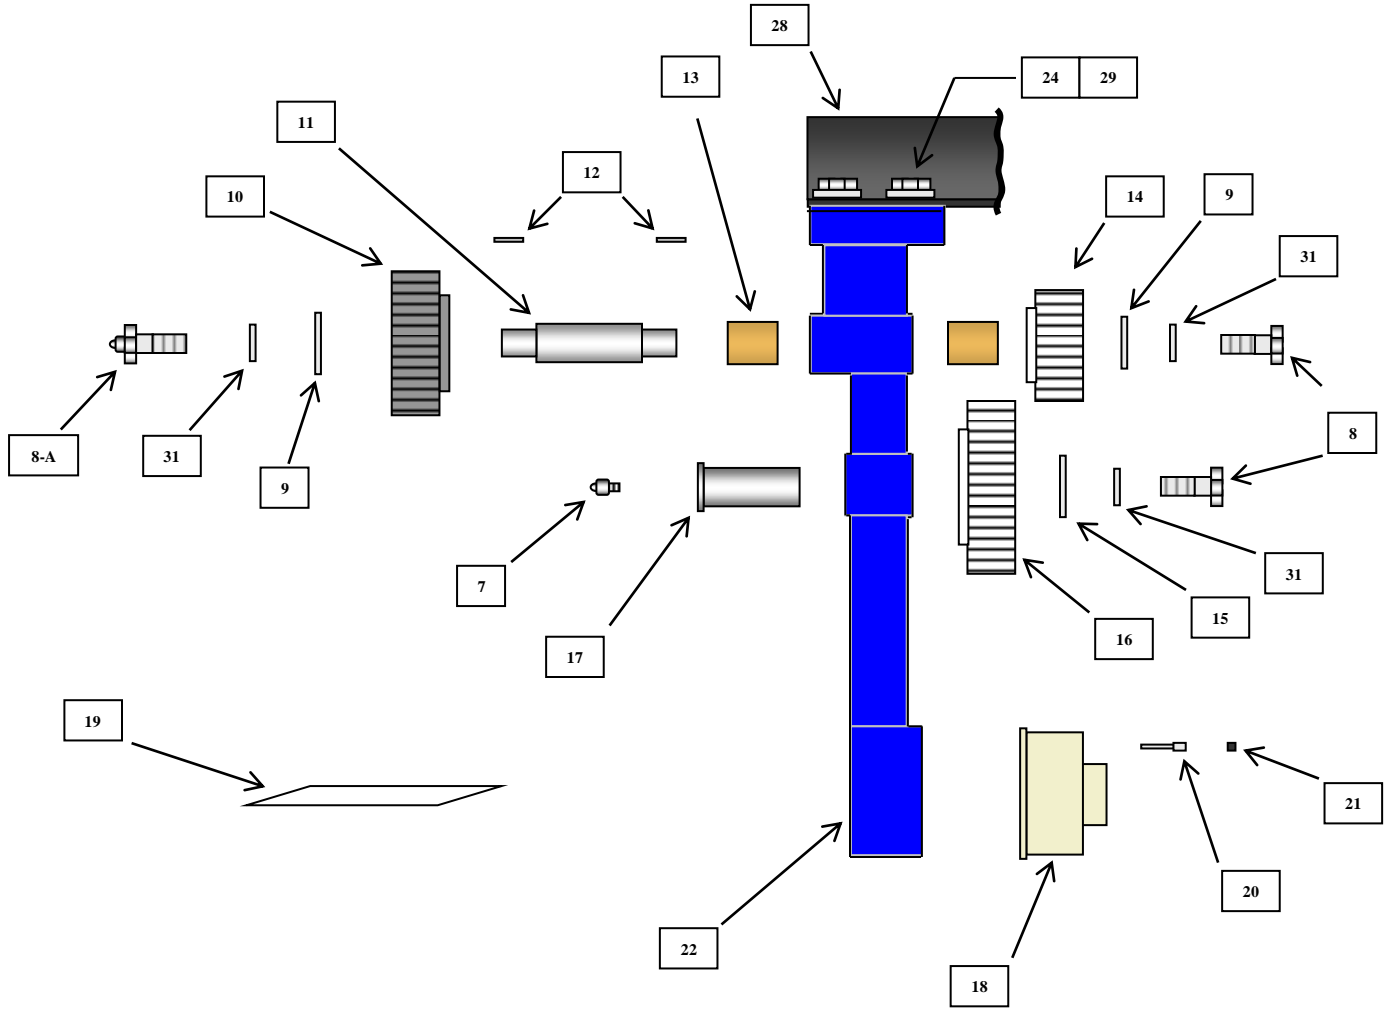

**Novo Metal Finishing Fully Submerged Polyglass Hanger Arm - Drive End**

**Horn Assembly**